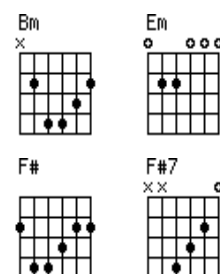

**Bm** **F#**  
 now you're alone, out in the world

**Bm** **Em**  
 Sirens are screaming

**F#** **Bm**  
 inside the winding sheets are pale

**Bm** **F#**  
 The devils are dreaming,

**F#7** **Bm**  
 dreaming of a blue angel

Instrumental:

Same as intro

( Tab from: [http://www.guitartabs.cc/tabs/s/squirrel\\_nut\\_zippers/blue\\_angel\\_crd.html](http://www.guitartabs.cc/tabs/s/squirrel_nut_zippers/blue_angel_crd.html) )

**Bm** **Em**  
 Now I lay me down to sleep

**F#** **Bm**  
 but troubled dreams are all I find

**Bm** **Em**  
 I pray the Lord my soul to keep

**Bm** **F#**  
 I pray so I won't lose my mind

**Bm** **Em**  
 Streetlights come streaming

**F#** **Bm**  
 on wings tonight I'll soon set sail

**Bm** **F#**  
 The devils are dreaming,

**F#7** **Bm**  
 dreaming of a blue angel

Instrumental:

Same as intro.

**Bm** **Em**  
 Your mama's gonna take it hard

**F#** **Bm**  
you always were your mama's boy